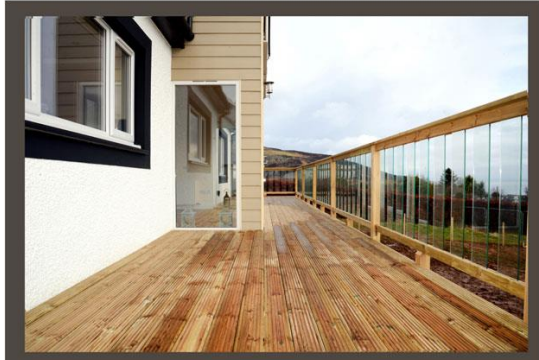

CUSTOMER TESTIMONIALS GUNNERDALE, KINGS CROSS, ISLE OF ARRAN

Building our new home with Armitage, was a great experience! Building a house was always going to be a stressful time, but by knowing that we were in safe hands made it far more pleasurable. Having Struan and Rachel's expert guidance and helpful suggestions every step of the way was invaluable.

Every aspect of [the house] has been finished to the highest standard and you can tell that nothing has been rushed. We never thought that we would ever have been able to have such a beautiful home, and we have the fantastic Armitage team to thank for it!